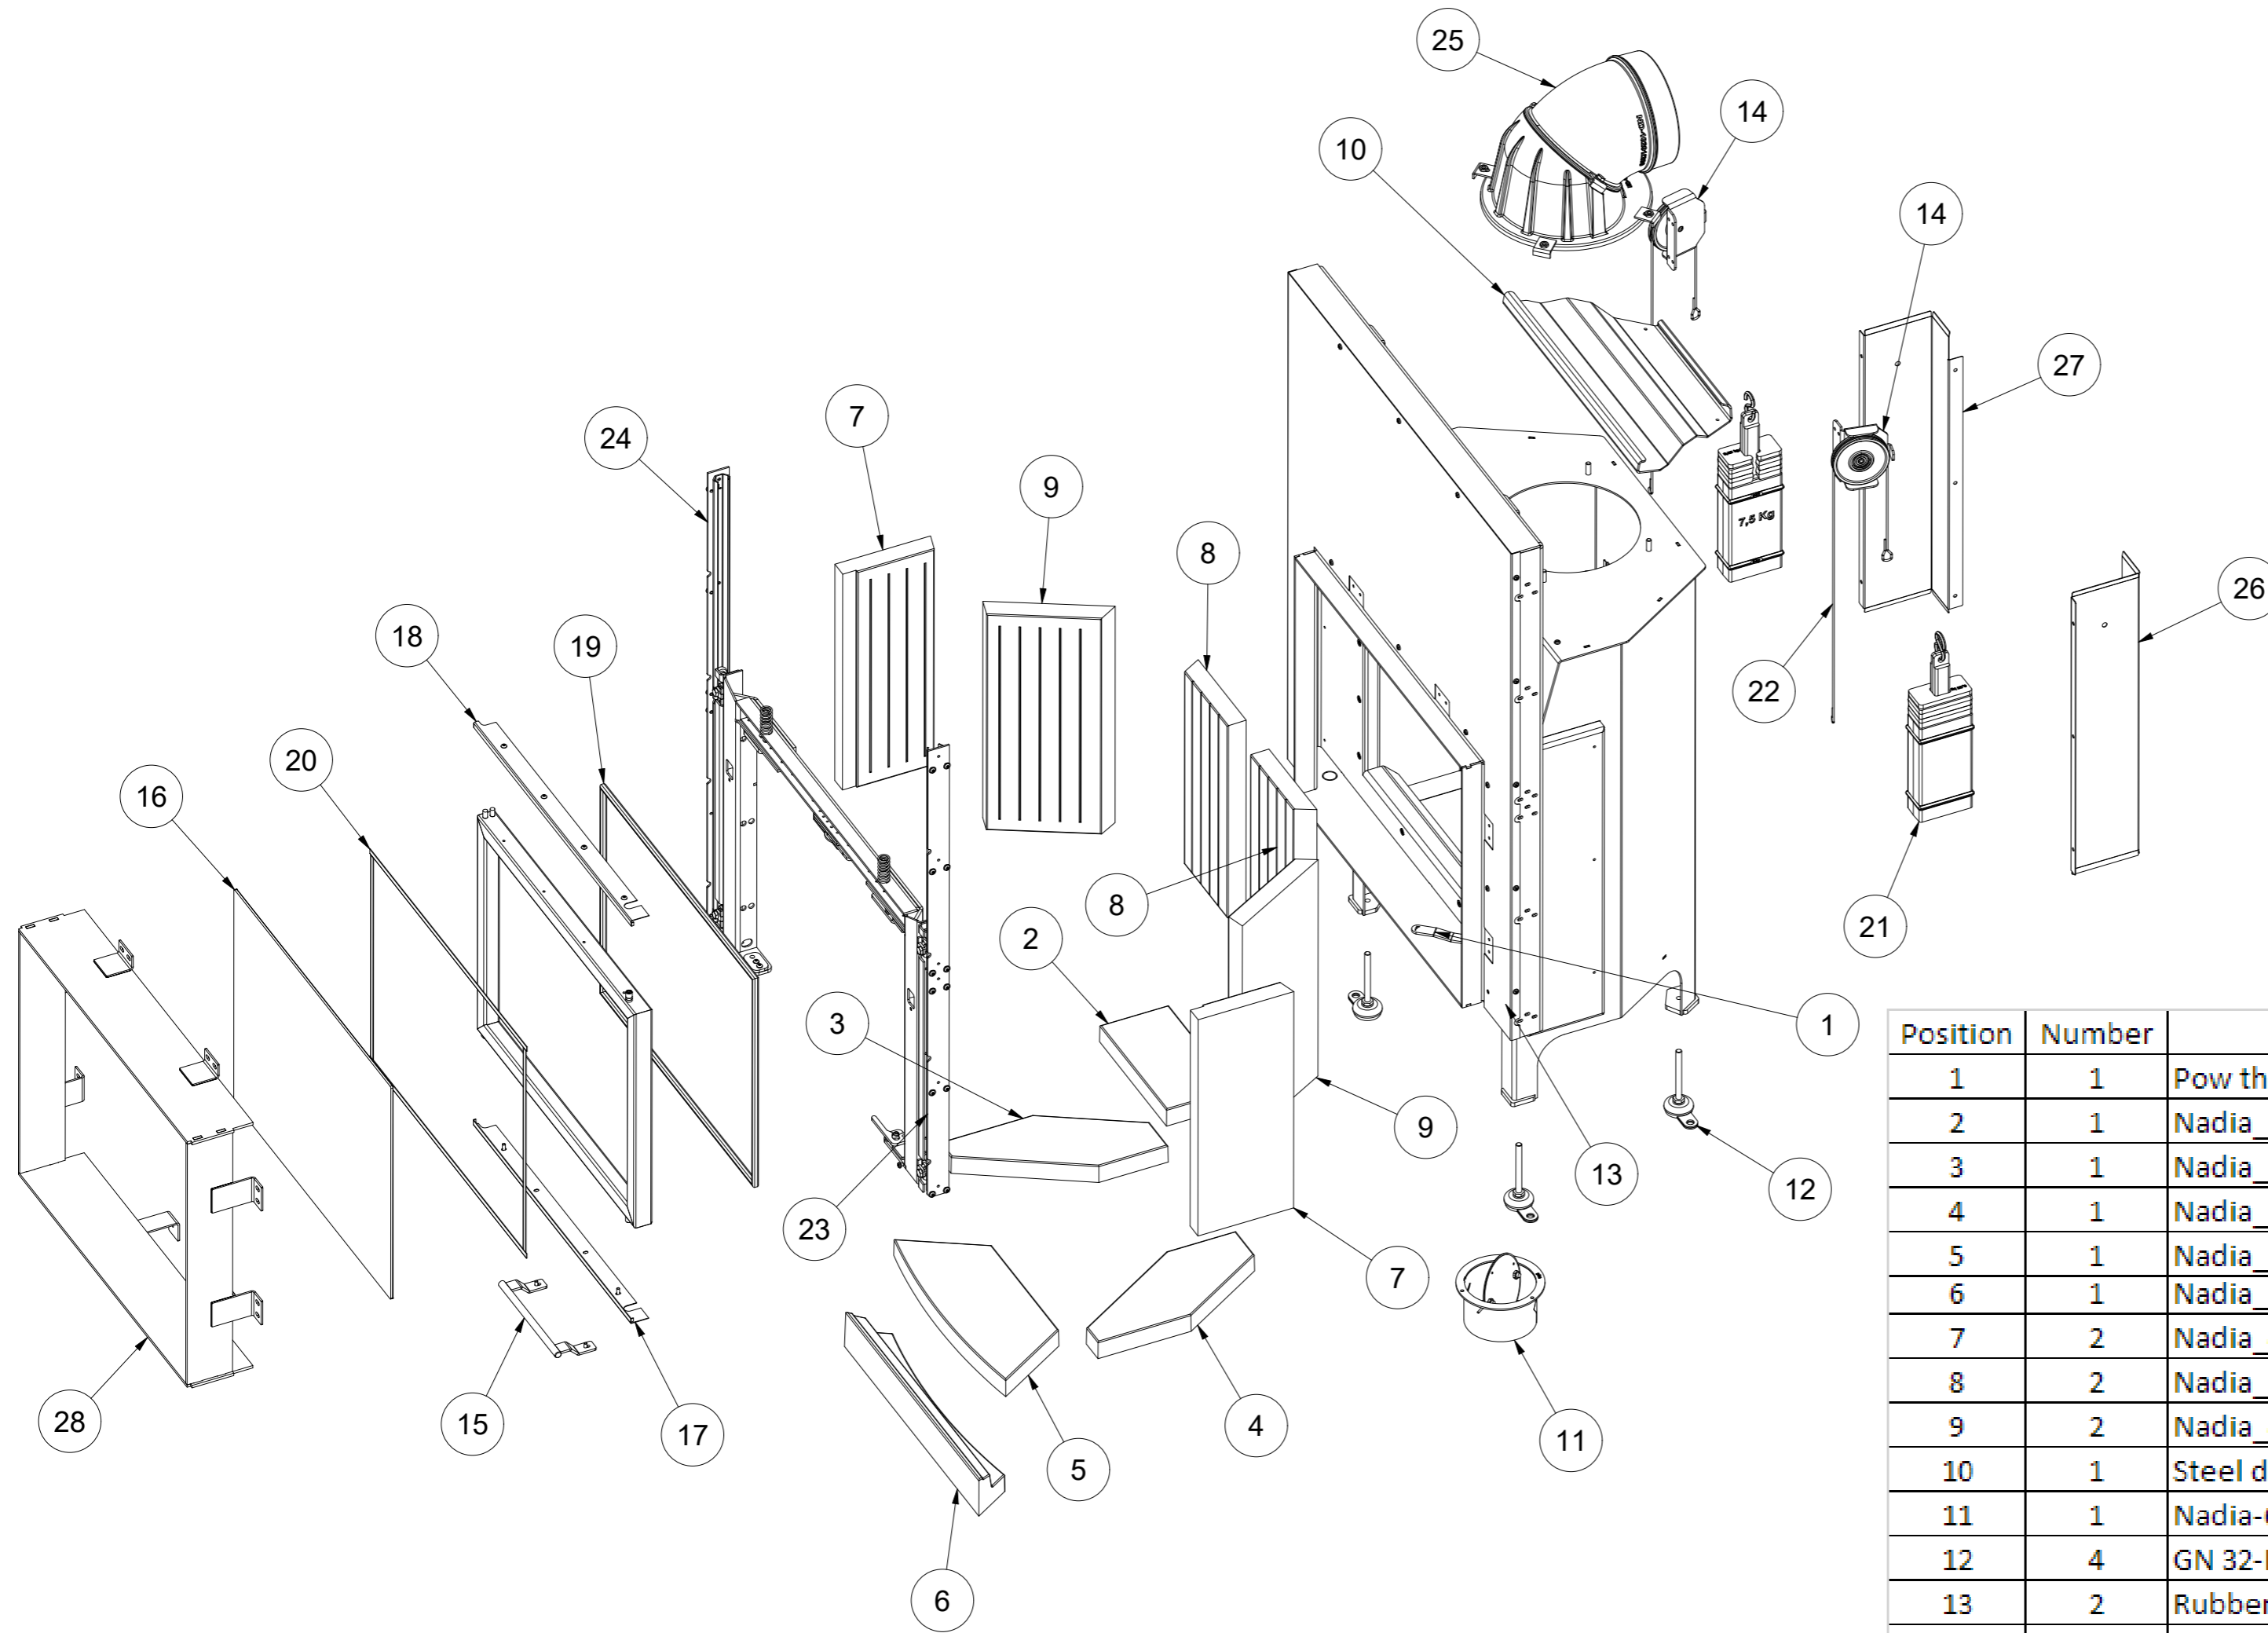

# R1/68

Position	Number	Name	Nr części / norma
1	1	Pow throttle - handle	ND10RG-01-00-07
2	1	Nadia_6551 - Acumotte - bottom panel - rear	ND-01-06-01
3	1	Nadia_6551 - Acumotte - bottom panel - side	ND-01-06-02
4	1	Nadia_6551 - Acumotte - bottom panel - side	ND-01-06-03
5	1	Nadia_6551 - Acumotte - bottom panel - front	ND-01-06-04
6	1	Nadia_6551 - Acumotte - hurdle	ND-01-06-05
7	2	Nadia_4551 - Acumotte - side panel 2	ND8-01-07-03
8	2	Nadia_6551 - Acumotte - rear panel	ND-01-07-02
9	2	Nadia_4551 - Acumotte - side panel	ND8-01-07-01
10	1	Steel deflector	ND10-01-07-08
11	1	Nadia-6551 - Throttle valve above kpl	ND-01-04-00
12	4	GN 32-Levelling feet with fixing lug rubber bla	Levelling foot GN 32-50-M10-100-A1-S (0)
13	2	Rubber bumper	G01-15.00.03
14	2	Block	ND10RG-02-01-15
15	1	HANDLE/MB/ROCOSSA	KLAMKA/MB/ROKOSSA
16	1	S/4/G/607x452/NADIA/10/G/BEZ/LOGO	s/4/g/607x452/nadia/10/g/bez/logo
17	1	Nadia_6551 - Glass pressure bar - bottom	NDG-02-02-04-8
18	1	Nadia_6551 - Glass pressure bar - gora	NDG-02-02-04-7
19	1	SZNUR/W/O/12	Sznurek - Profil - 2,1 mb
20	1	The rope seals the glass	TSG SP 10x3 - 2,1 mb
21	2	Weight_7.5-10kg	OG-7, 5-10
22	2	STRING_01-930_CAUSHA	LINKA_01-930_KAUSZA
23	1	Guide unit P	ND10RG-09-00-00
24	1	Guideway assembly L	ND10RG-08-00-00
25	1	Exhaust gas outlet	ND-03-00-00
26	1	Shield - 3	ND10RG-02-01-12-4
27	1	Shield - 2	ND10RG-02-01-12-3
28	1	ND10RG_Blenda	ND10RG_Blenda